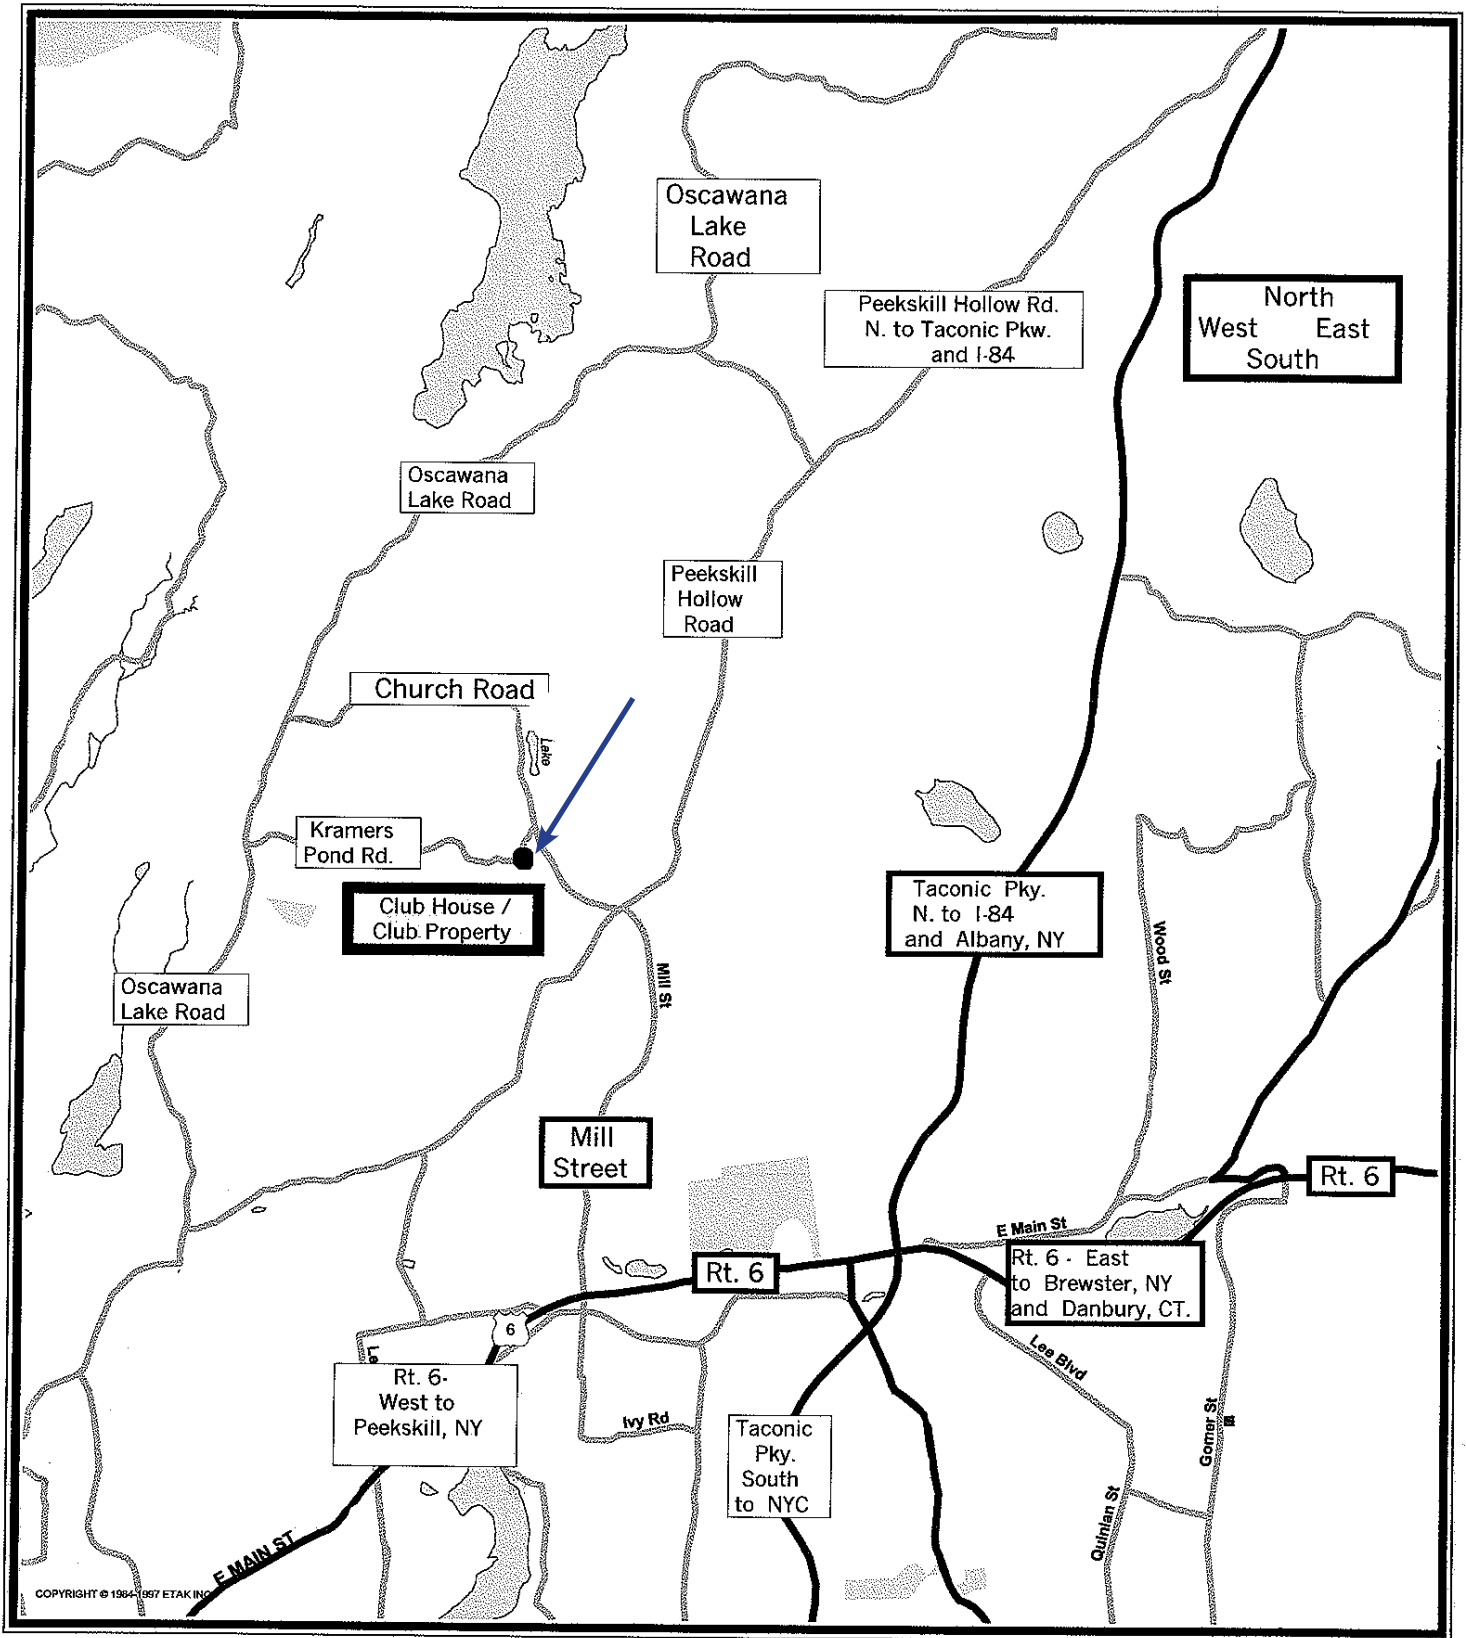

DIRECTIONS TO THE GERMAN-AMERICAN SOCIAL CLUB

For more information or to become a member call:

(845) 227-5159 or (845) 528-5800